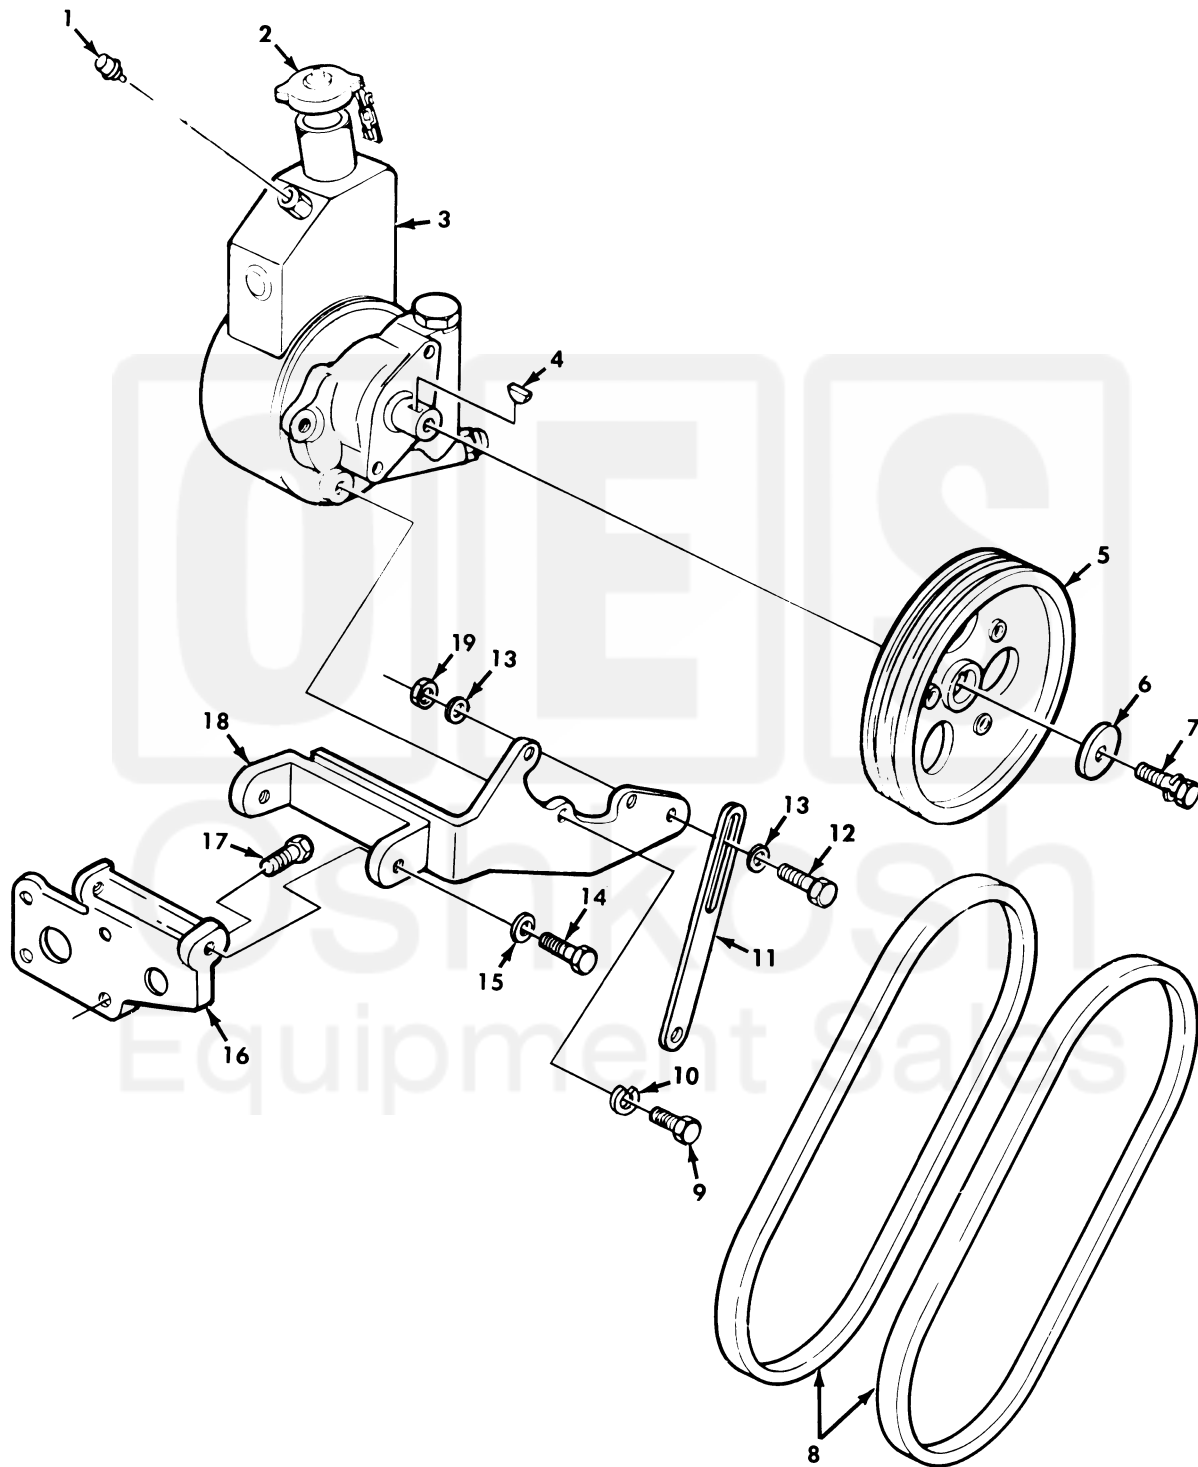

UNIT, DIRECT SUPPORT, AND GENERAL SUPPORT MAINTENANCE  
REPAIR PARTS AND SPECIAL TOOLS LIST  
TRUCK, 5-TON, 6X6, M809 SERIES TRUCKS (DIESEL)

Figure 214. Power Steering Pump Assembly, Pulley Assembly, Belts, and Mounting Hardware.

(1) ITEM NO	(2) SMR CODE	(3) NSN	(4) CAGEC	(5) PART NUMBER	(6) DESCRIPTION AND USABLE ON CODE (UOC)	(7) QTY
GROUP 1410 HYDRAULIC PUMP OR FLUID MOTOR ASSEMBLY						
FIG. 214 POWER STEERING PUMP ASSEMBLY,BELTS,AND MOUNTING HARDWARE						
1	PAOZZ	4310-01-094-0791	90005	569020-02	BREATHER.....	1
2	PAOZZ	6680-01-063-0266	19954	ER27003	GAGE ROD-CAP,LIQUID INCLUDES CHAIN AND CLIP.....	1
3	PAOZZ	2530-00-134-4229	19207	12356786	PUMP,ROTARY.....	1
4	PAOZZ	5315-00-616-5514	96906	MS35756-6	KEY,WOODRUFF.....	1
5	PAOZZ	3020-00-134-7946	19207	11664244	PULLEY,GROOVE.....	1
6	PAOZZ	5310-00-231-0280	19207	11664241	WASHER,FLAT.....	1
7	PAOZZ	5306-00-238-5661	19207	11664243	BOLT,ASSEMBLED WASH.....	1
8	PAOZZ	3030-00-834-0507	96906	MS51066RP47-2	BELTS,V,MATCHED SET.....	1
9	PAOZZ	5305-00-269-3240	80204	B1821BH038F150N	SCREW,CAP,HEXAGON H.....	3
10	PAOZZ	5310-00-637-9541	96906	MS35338-46	WASHER,LOCK.....	3
11	PAOZZ	3040-00-230-3598	19207	11664549	ARM,ADJUSTING,POWER.....	1
12	PAOZZ	5305-00-269-3239	80204	B1821BH038F138N	SCREW,CAP,HEXAGON H.....	1
13	PAOZZ	5310-00-809-4061	96906	MS27183-15	WASHER,FLAT.....	5
14	PAOZZ	5305-00-709-8523	80204	B1821BH044F125N	SCREW,CAP,HEXAGON H.....	2
15	PAOZZ	5310-00-209-0965	96906	MS35338-47	WASHER,LOCK.....	2
16	PAOZZ	5340-00-174-3424	15434	127459	BRACKET,ACCESSORY,D.....	1
17	PAOZZ	5305-01-088-6019	15434	3010596	SCREW,ASSEMBLED WAS.....	4
18	PAOZZ	2530-00-230-3596	19207	11664675	BRACKET ASSEMBLY,PO.....	1
19	PAOZZ	5310-00-982-4908	96906	MS21045-6	NUT,SELF-LOCKING,HE.....	1

END OF FIGURE